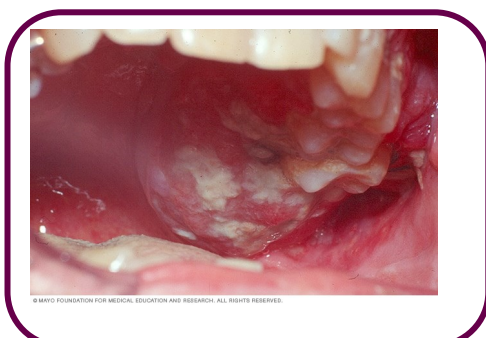

MacIntyre
Providing support...your way

Mouth cancer

Mouth Cancer is a disease which can be in your mouth head or neck

It can make you very ill and some people can die from it

If you find signs of cancer early on the doctor can treat it and make you well

Go to your Doctor or your Dentist if you have

- a mouth ulcer that does not heal after 3 weeks

- white or red patches in your mouth

- a sore throat or a croaky voice which does not go away

- a feeling numb on the tongue or mouth